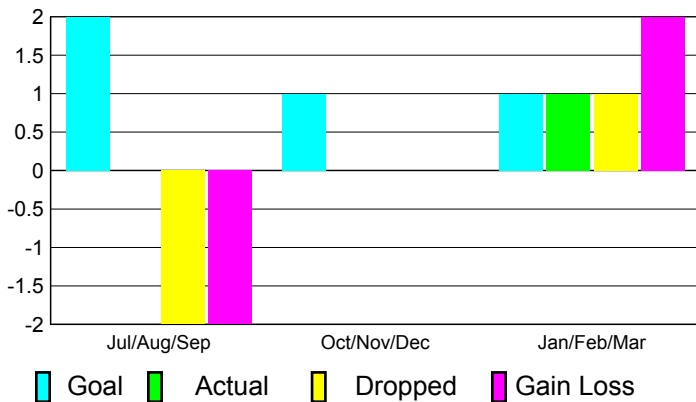

2010-2011 GMT Reports for District (or Undistricted) **District LA 5**

GMT: **Mr. Edisson Karnopp**

Location: **BRAZIL**

GMT CA: **3**

CLUBS

Club Results
2010-2011

Clubs
2009-2010

Month	New Club Goal	Actual New Clubs	Actual Dropped Clubs	Gain/Loss of Clubs	Gain/Loss of Clubs
Jul/Aug/Sep	2	0	-2	-2	0
Oct/Nov/Dec	1	0	0	0	0
Jan/Feb/Mar	1	1	1	2	0
Totals	4	1	-1	0	0

Club Results 2010-2011

Goal, New, Dropped, Gain/Loss

Comparison of Club Gain/Loss

Current Year Compared to the Previous Year

YTD Status Quo Clubs 2010-2011

Status Quo Clubs Compared to Status Quo Members

MEMBERSHIP