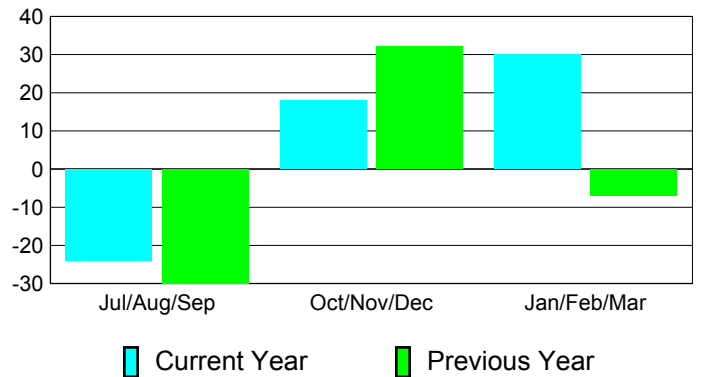

Membership Results
2010-2011

Membership
2009-2010

Month	Net Memb Goal	Actual New Memb	Actual Dropped Memb	Gain/Loss of Memb	Gain/Loss of Memb
Jul/Aug/Sep	48	36	-60	-24	-30
Oct/Nov/Dec	48	43	-25	18	32
Jan/Feb/Mar	38	57	-27	30	-7
Totals	134	136	-112	24	-5

Membership Results 2010-2011

Goal, New, Dropped, Gain/Loss

Comparison of Membership Gain/Loss

Current Year Compared to the Previous Year

Gender Comparison 2010-2011

Jul/Aug/Sep

Oct/Nov/Dec

Jan/Feb/Mar