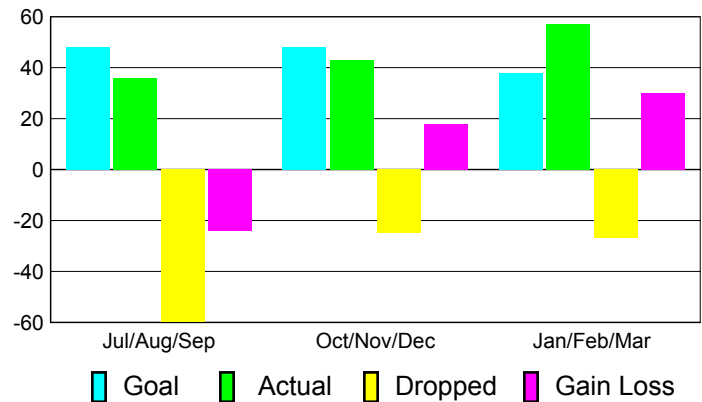

Membership Results 2010-2011

Goal, New, Dropped, Gain/Loss

Comparison of Membership Gain/Loss

Current Year Compared to the Previous Year